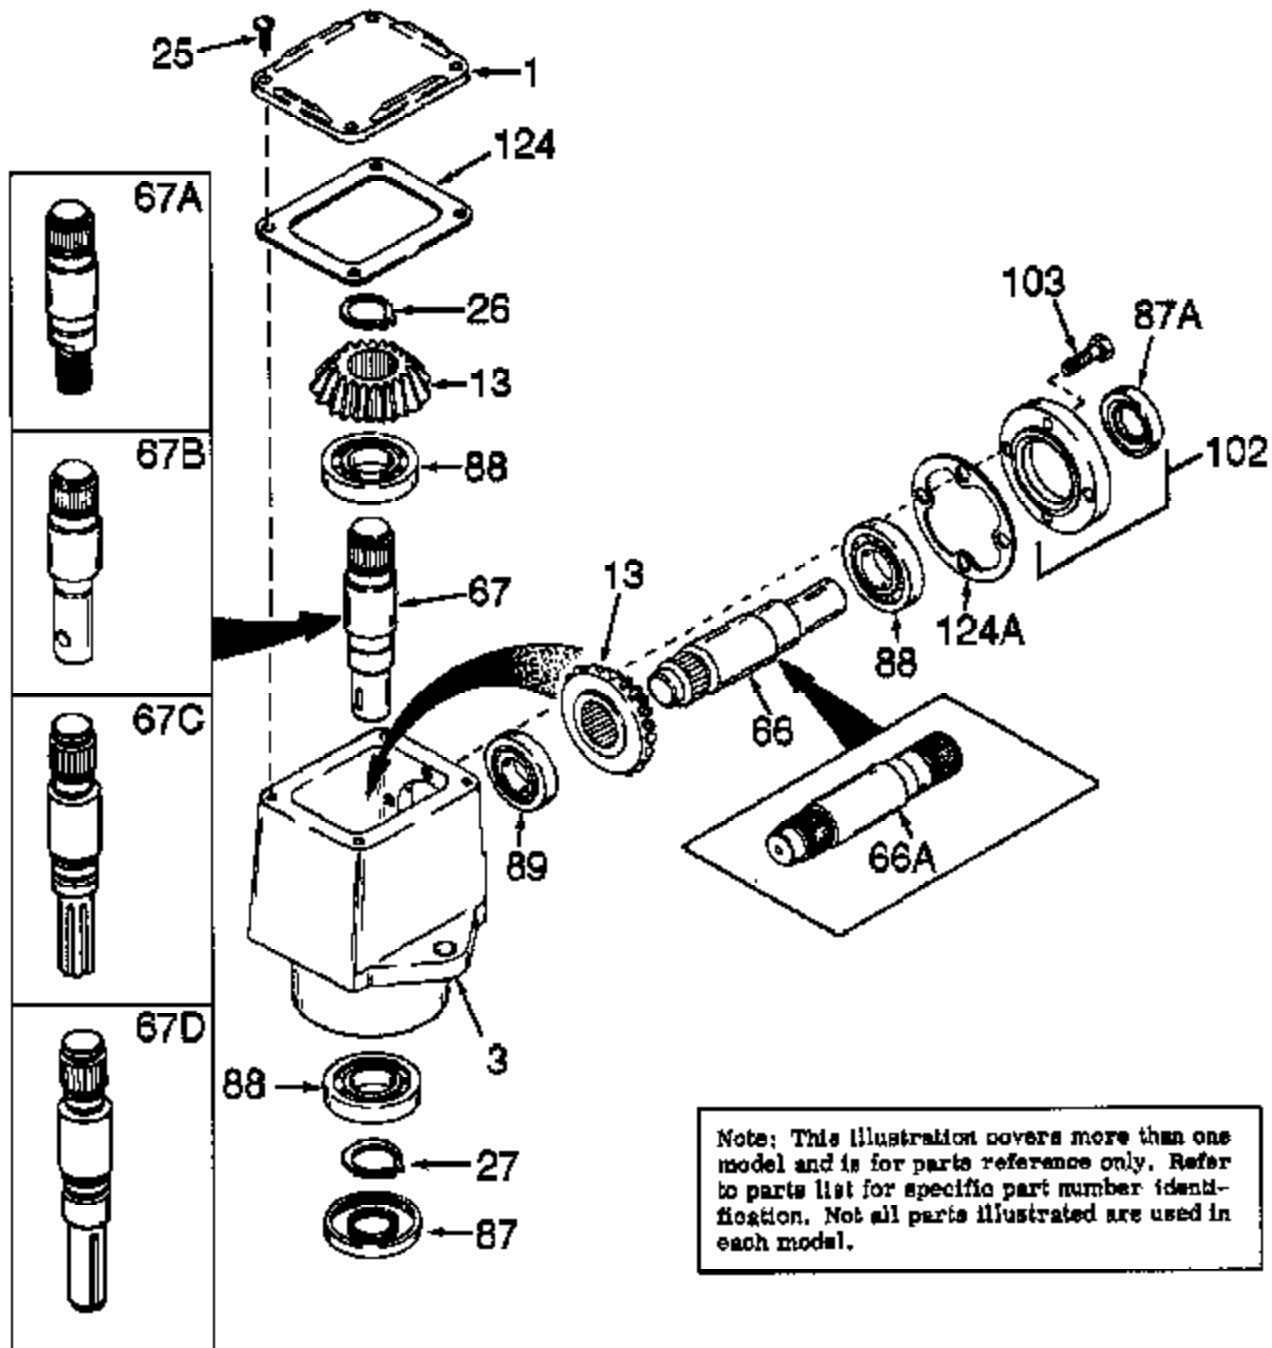

JOIST

SICHER IST DAS:
DAS ORIGINAL

**NOTE: PARTS NOT ILLUSTRATED
OR LISTED ARE SUPPLIED BY
EQUIPMENT MANUFACTURER.**

Note: This illustration covers more than one model and is for parts reference only. Refer to parts list for specific part number identification. Not all parts illustrated are used in each model.

Ref #	Part Number	Qty	Description
1	772035		Left Hand Cover
13	778046		Miter Gear
25	792025		Screw, 10-24 x 1/2"
26	788018		Snap Ring
27	788019		Snap Ring
66A	776125		Input Pinion Shaft
67	776060A		Output Shaft
87	788029		Oil Seal
87A	788031		Oil Seal
88	780034		Ball Bearing
89	780024		Ball Bearing
102	786029		Retainer Cap & Seal (Incl. 87A & 103)
103	792026		Screw, 14-20 x 7/8"
124	788028		Cover Gasket
124A	788030B		Cap Gasket